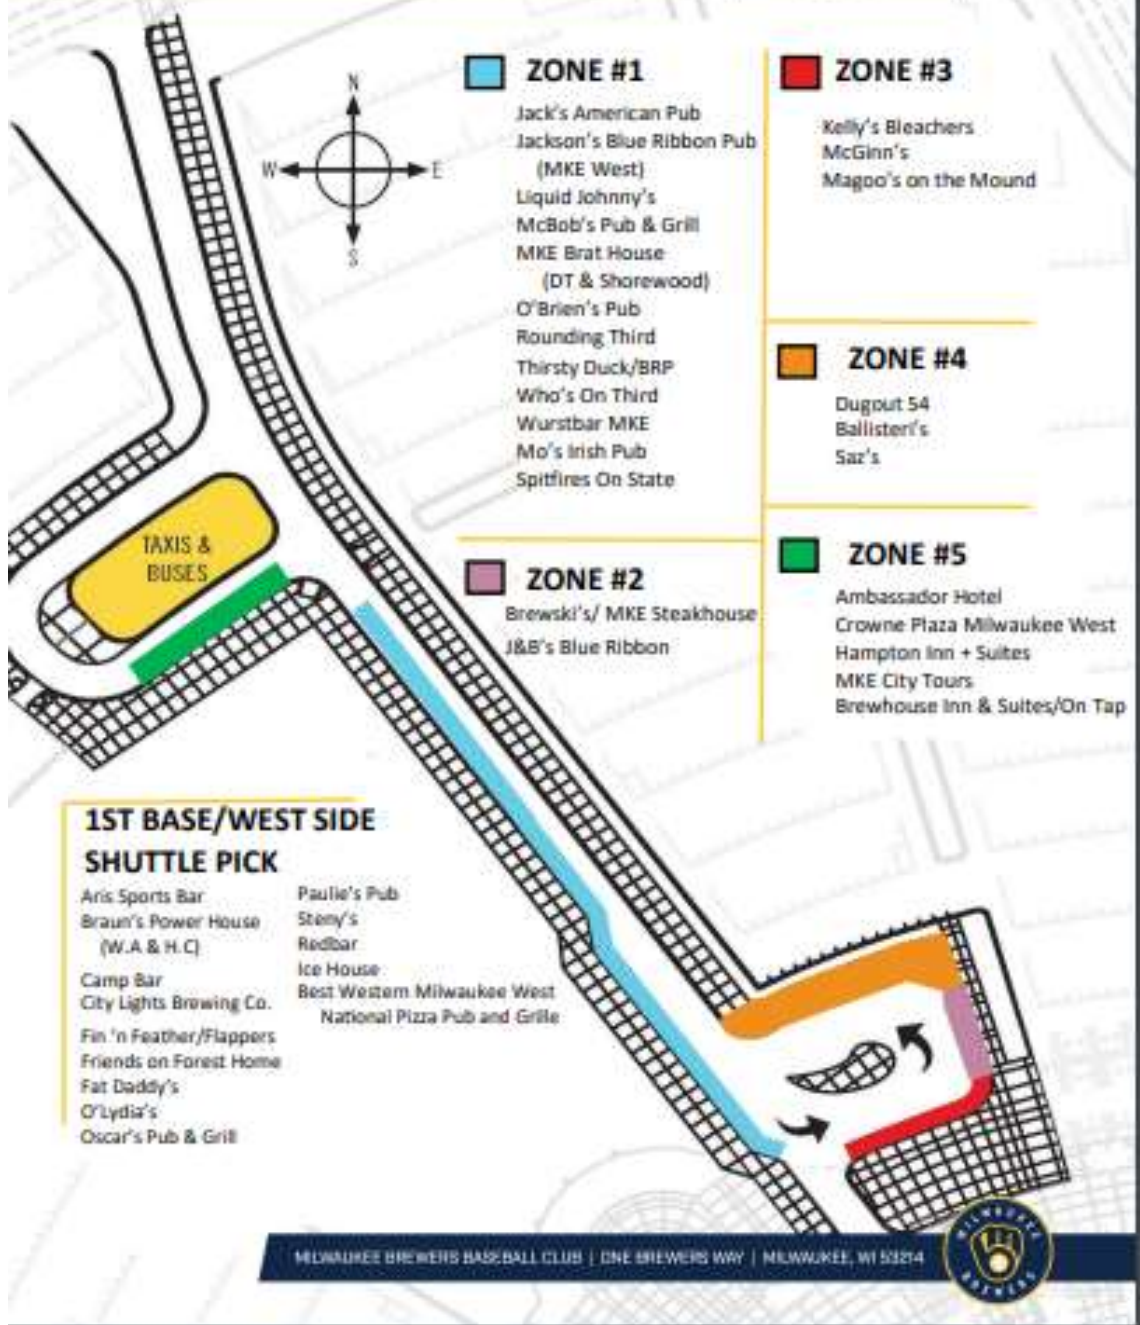

<https://www.mlb.com/brewers/ballpark/transportation/alternate-transportation>

SHUTTLE PICK UP LOCATIONS

<https://mktg.mlbstatic.com/brewers/documents/ballpark/shuttle-map.pdf>

シャトル・バスのバス停